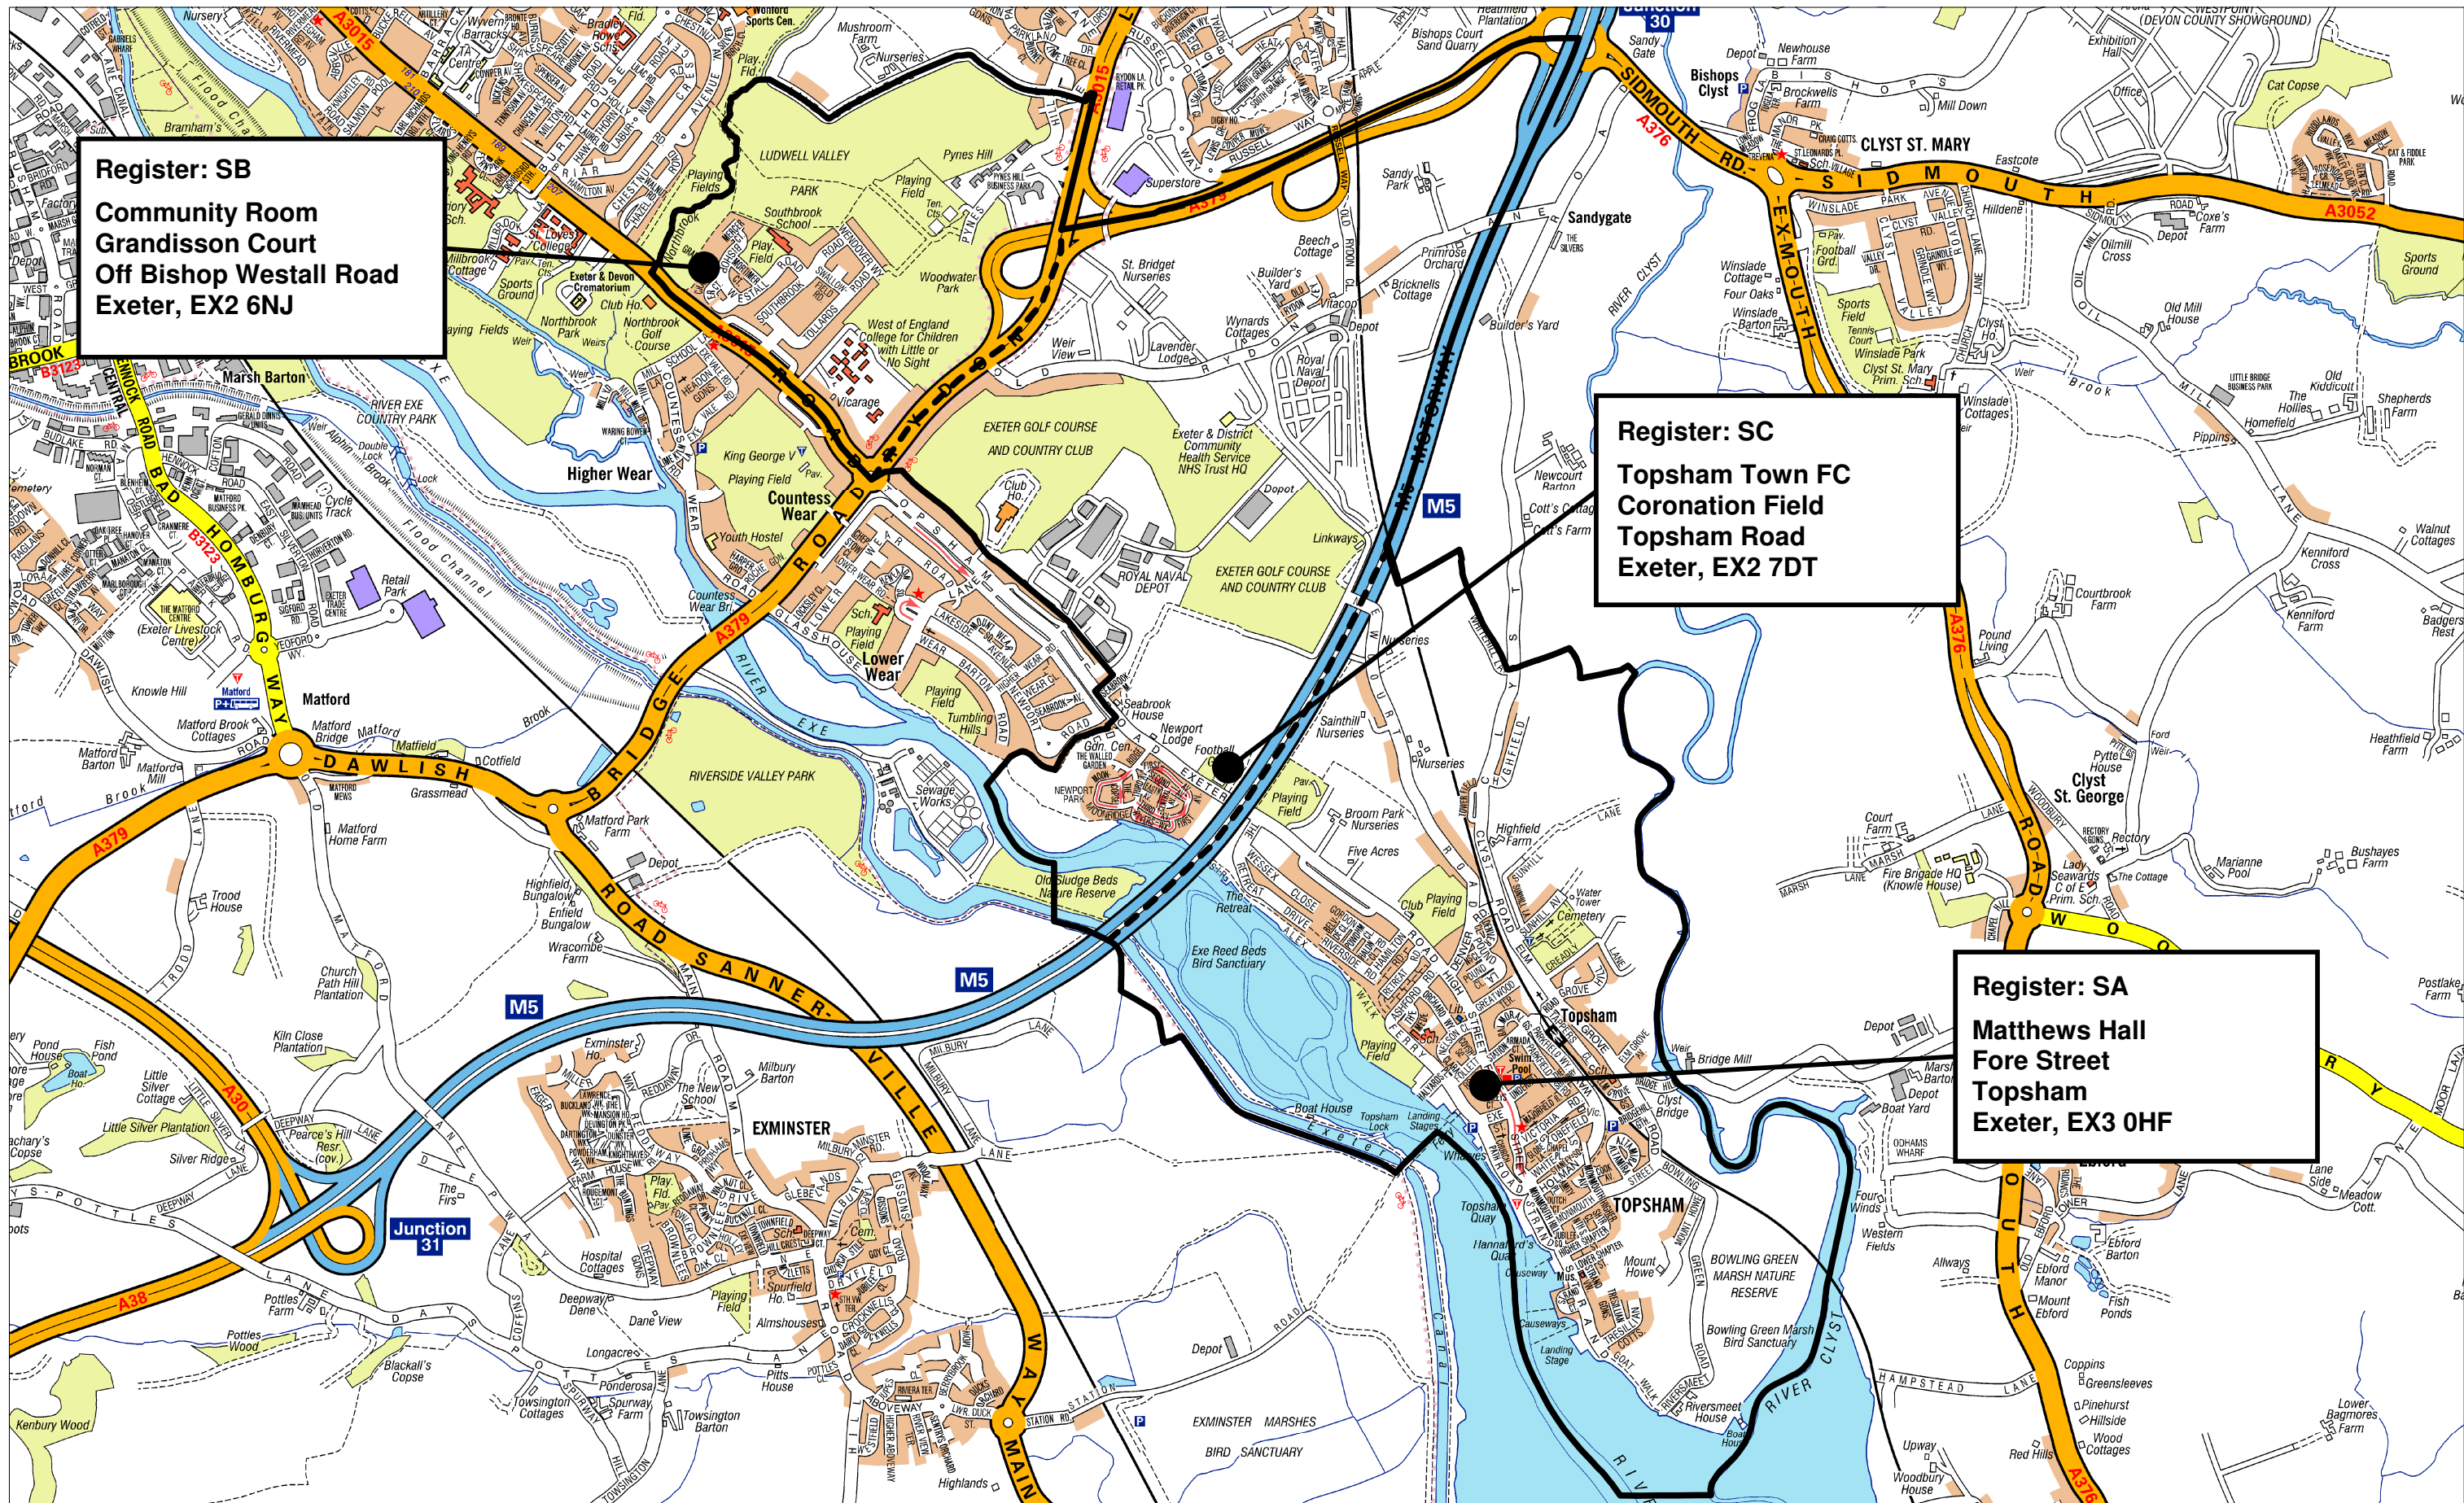

**Register: TB**  
 Community Centre  
 Bodley Close  
 Exeter, EX1 3LG

**Register: TC**  
 Community Room  
 Russet House  
 Russet Avenue  
 Exeter, EX1 3QB

**Whipton Barton Ward : Location of Polling Stations**