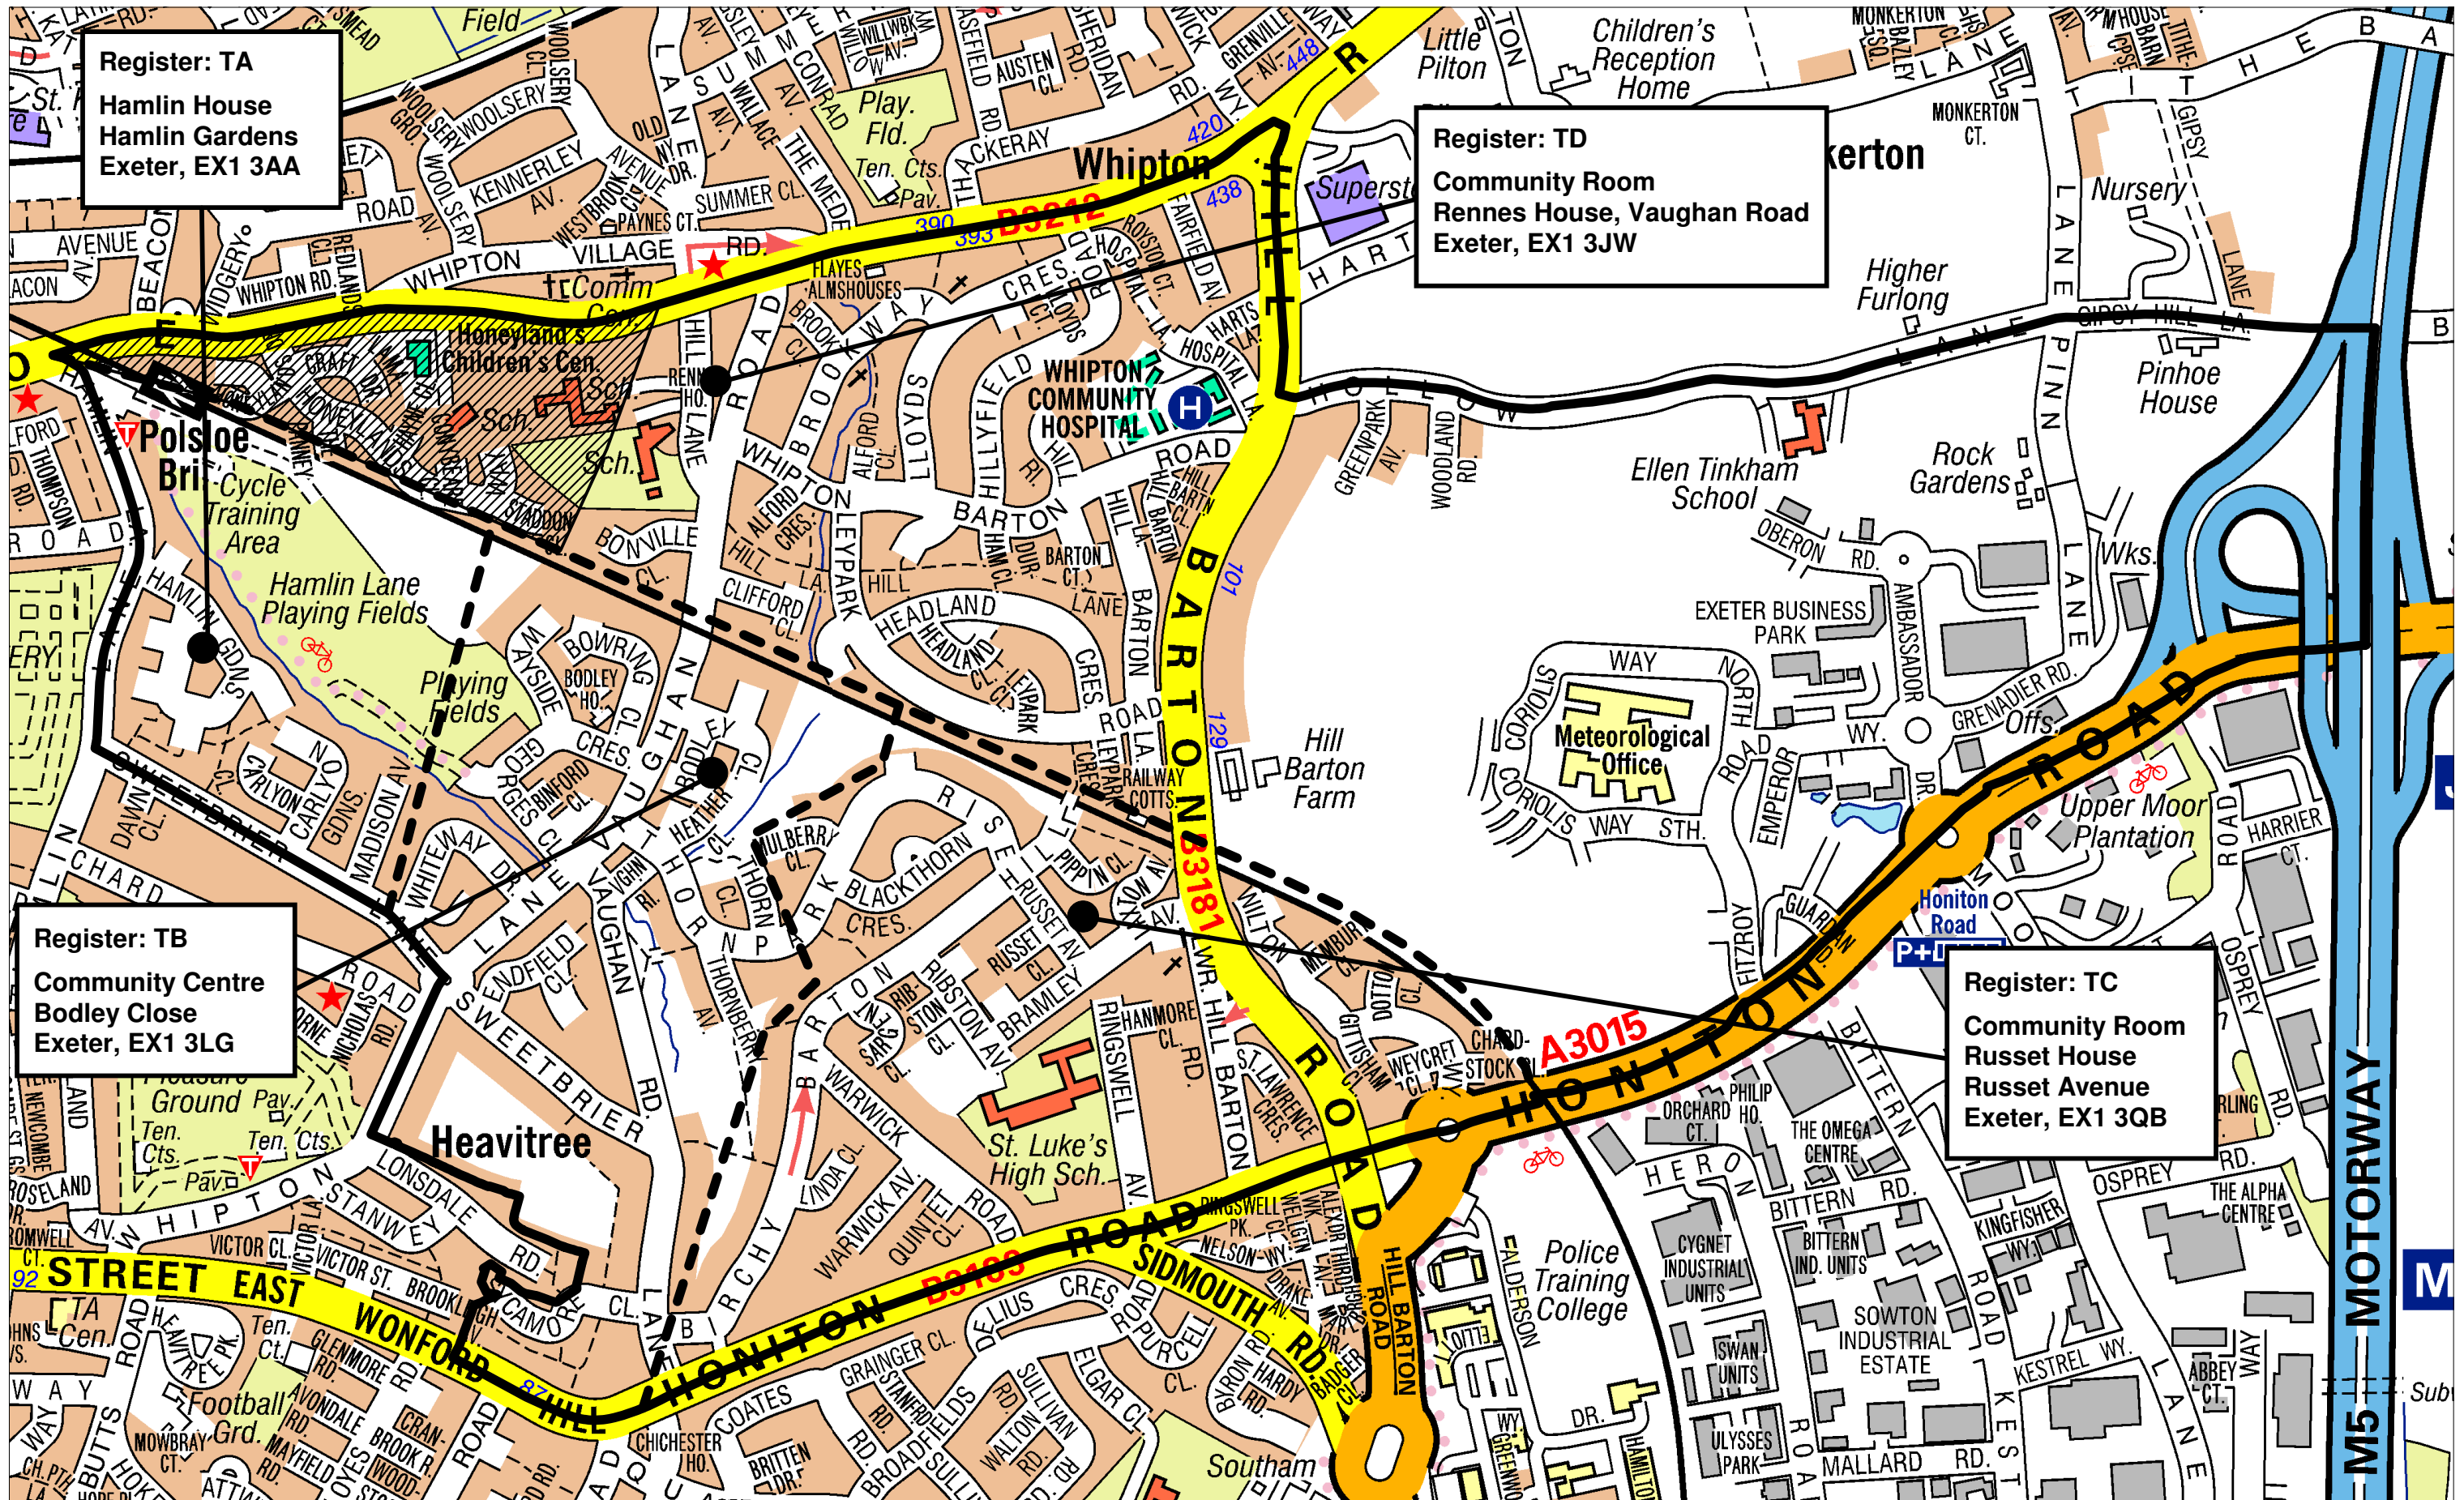

Register: TA
Hamlin House
Hamlin Gardens
Exeter, EX1 3AA

Register: TD
Community Room
Rennes House, Vaughan Road
Exeter, EX1 3JW

Register: TB
Community Centre
Bodley Close
Exeter, EX1 3LG

Register: TC
Community Room
Russet House
Russet Avenue
Exeter, EX1 3QB

Whipton Barton Ward : Location of Polling Stations